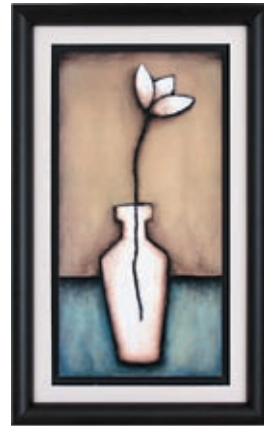

F3264 • Water Blossoms I & II
19" w x 31" h (Set of 2)