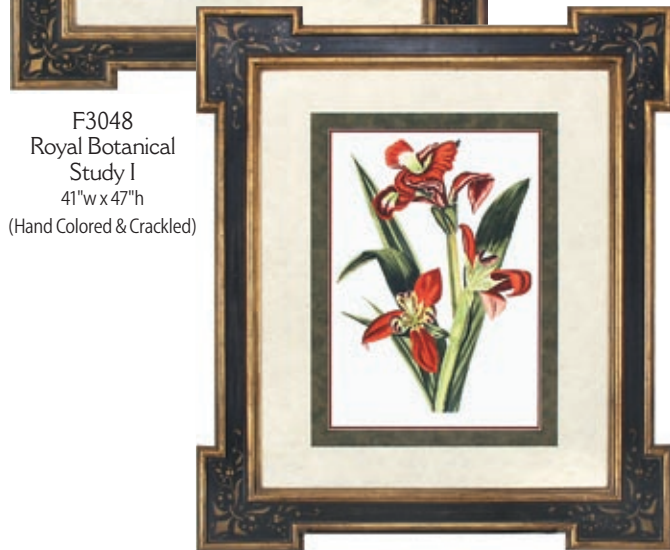

F3049 • Royal Botanical Study II
41" w x 47" h (Hand Colored & Cracked)