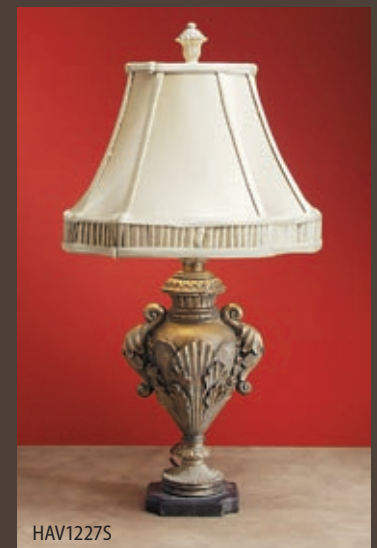

LAMPS · WARMTH AT HOME

▲ HAV1329S
Pineapple on Plinth
34" h

▲ HAV1343S
Silver Pineapple Finial
14" h

◀ HAV1329G
Pineapple on Plinth
34" h

◀ HAV1343G
Gold Pineapple Finial
14" h

▲ HAV1275G
Leaves Shelf
12 1/2" w x 13" h x 6" d

▲ HAV1281S
Leaves Ball Shelf
10" w x 12 1/2" h x 6" d

▲ HAV1281G
Leaves Ball Shelf
10" w x 12 1/2" h x 6" d

◀ HAV1288S
Silver Flame Lamp
(Not available in brown finish)
34" h

◀ HAV1288G
Gold Flame Lamp
(Not available in brown finish)
34" h

▶ HAV1227S
Acanthus Amphora
29" h

▼ HAV1276G
Leaves Bookends
4" w x 6" h x 3 1/2" d

HAV1227S