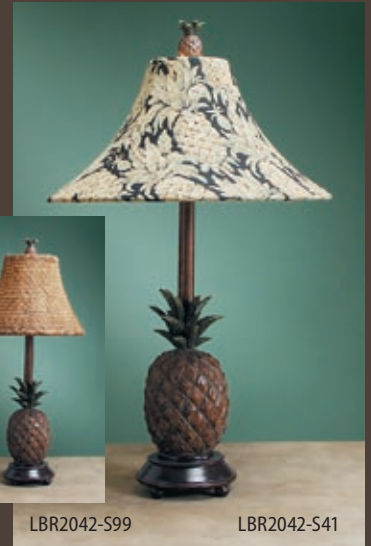

LAMPS · TROPICAL EXPRESSION

HAV1242-S23

HAV1242-S24

- ◀ HAV1242-S23
Palm Parrot
32" h
- ◀ HAV1242-S24
Palm Parrot
32" h
- ▶ LBR2215
Bamboo Lamp
with Monkeys
30" h

LBR2215

- ▶ LBR2042-S41
Pineapple Lamp
31" h
- ▶ LBR2042-S99
Pineapple Lamp
31" h