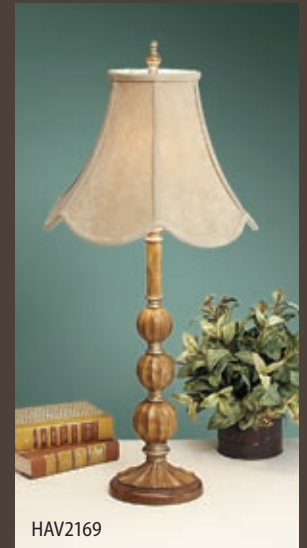

HAV2248

◀ HAV2248
Classic
Diamond Lamp
31" h

▼ HAV2324
Classic
Diamond Box
8" w x 6" h x 4" d

HAV2324

HAV2214

HAV2349

▲ HAV2214
Charleston Lamp
30" h

▲ HAV2349
Flower Bowl
11" w x 7" h

HAV2345

HAV2182

◀ HAV2182
Tacoma Lamp
30" h

◀ HAV2345
Brownstone Box
7" w x 8" h x 5" d

▶ HAV2202
Cascade Lamp
32" h

▶ HAV2169
Madison Lamp
30" h

HAV2202

HAV2169